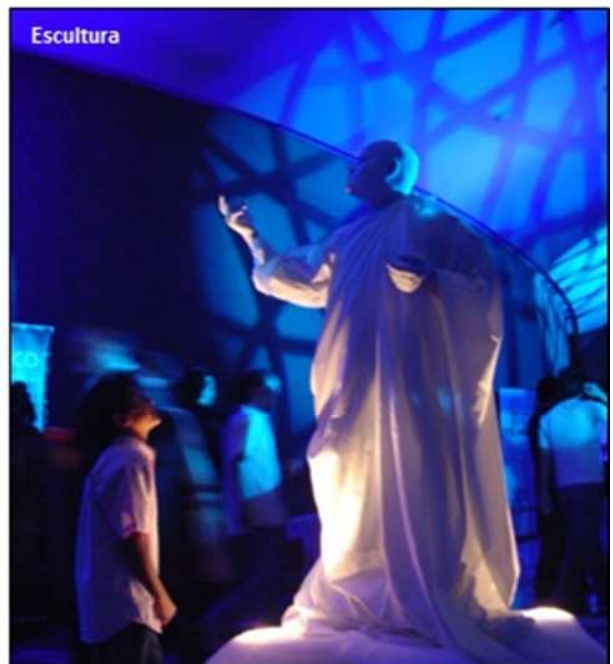

Contacto@moreevents.com.mx
carlos.reyes@moreevents.com.mx
alfonso.gutierrez@moreevents.com.mx

Carlos Reyes
Nextel: 1774-1020
Cel: 044 81-1050-2696

Alfonso Gutierrez
Nextel: 1804-1011
Cel: 044 81-1166-5085